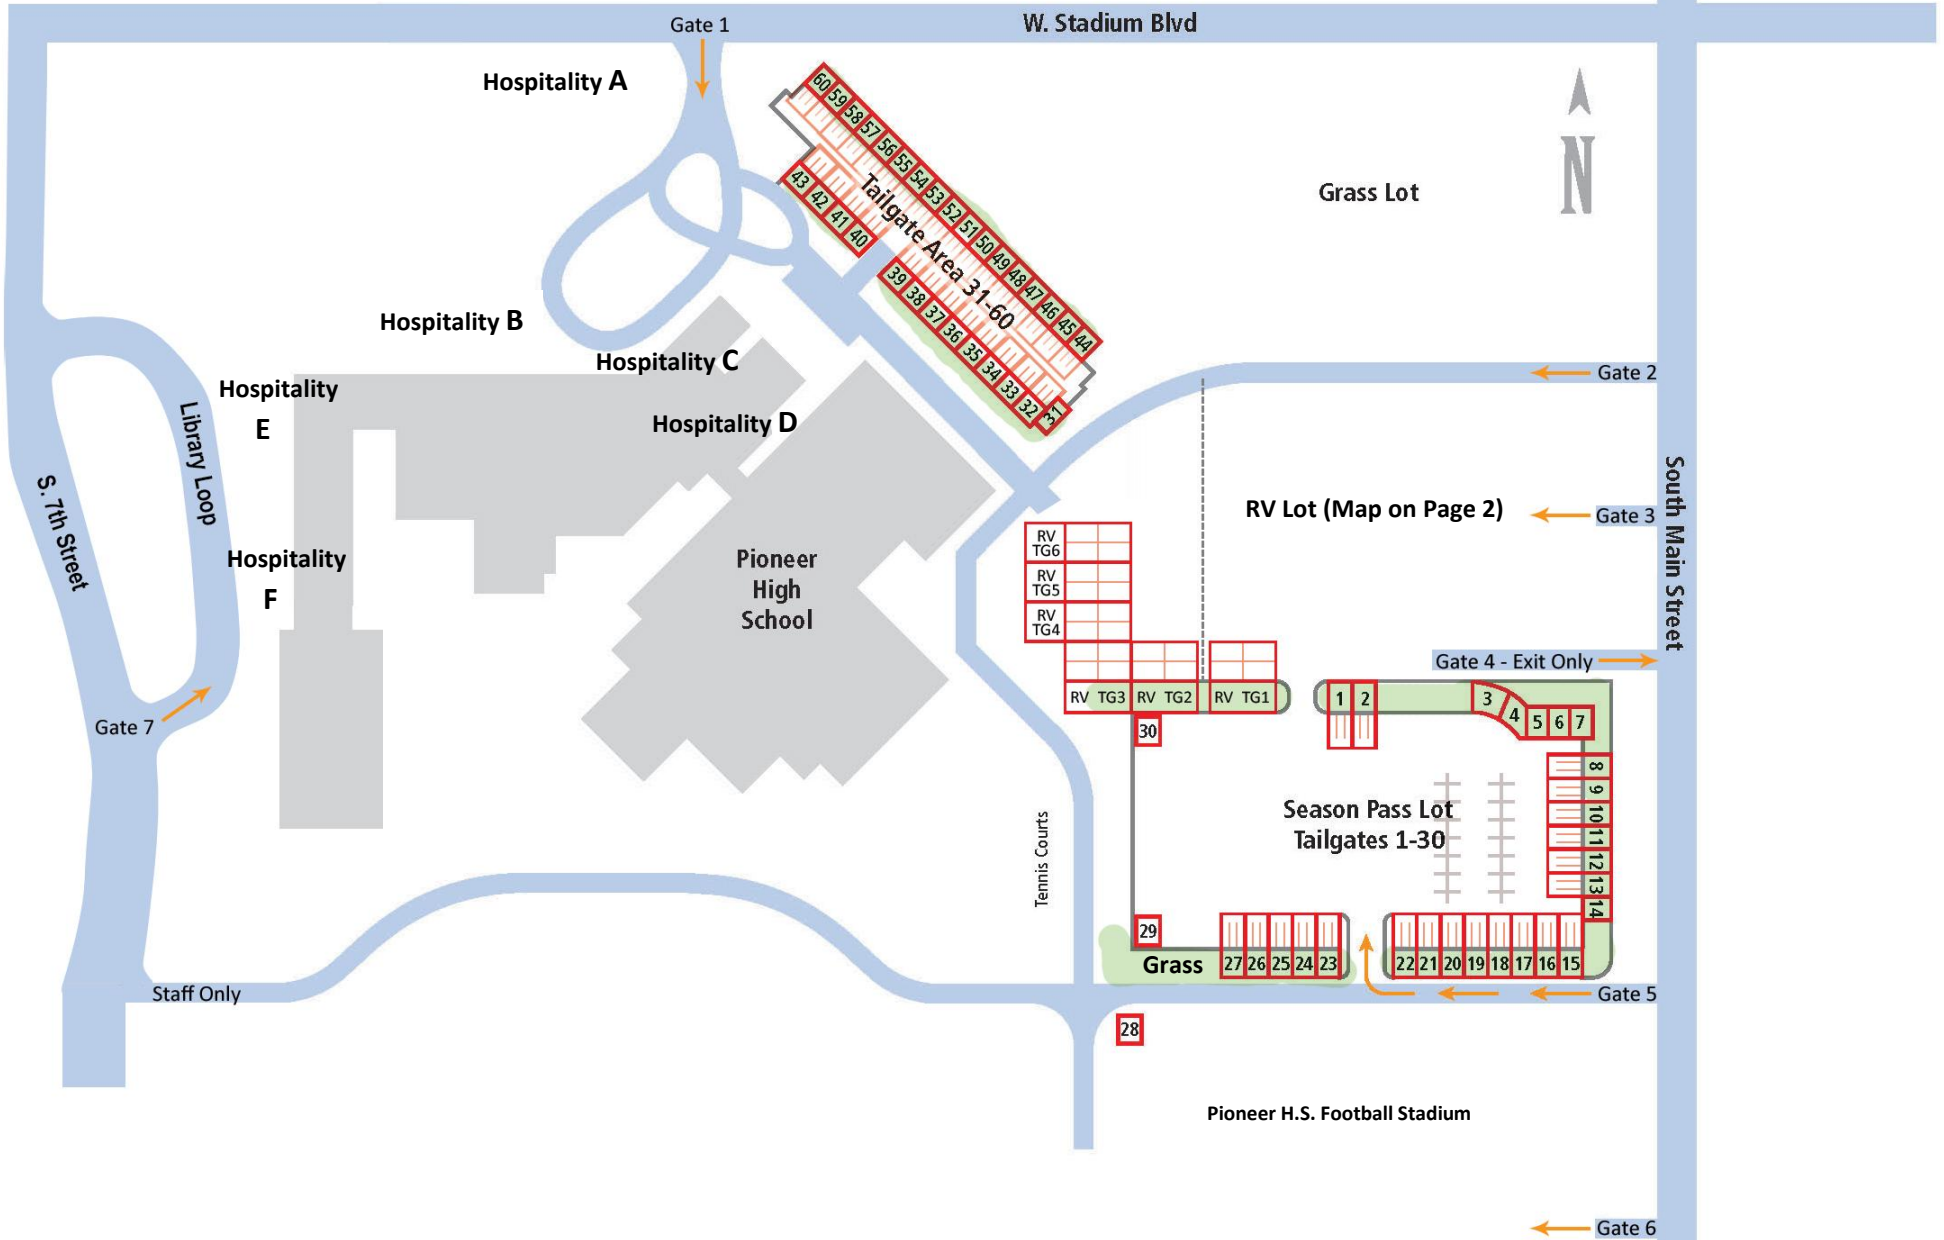

# Tailgate Parking Lot Map

University of Michigan Stadium

# RV Lot Parking Map

Gate 2

South Main Street

1	2	3	4	5	6	7	8	9	10	11	12	13	14	15	16	17
---	---	---	---	---	---	---	---	---	----	----	----	----	----	----	----	----

18	19	20	21	22	23	24	25	26	27	28	29	30	31	32	33	34
----	----	----	----	----	----	----	----	----	----	----	----	----	----	----	----	----

35	36	37	38	39	40	41	42	43	44	45	46	47	48	49	50	51
----	----	----	----	----	----	----	----	----	----	----	----	----	----	----	----	----

52	53	54	55	56
----	----	----	----	----

RV  
Tailgate  
1

RV  
Tailgate  
2

RV  
Tailgate  
3

RV  
Tailgate  
4

RV  
Tailgate  
5

RV  
Tailgate  
6

RV Tailgate Area